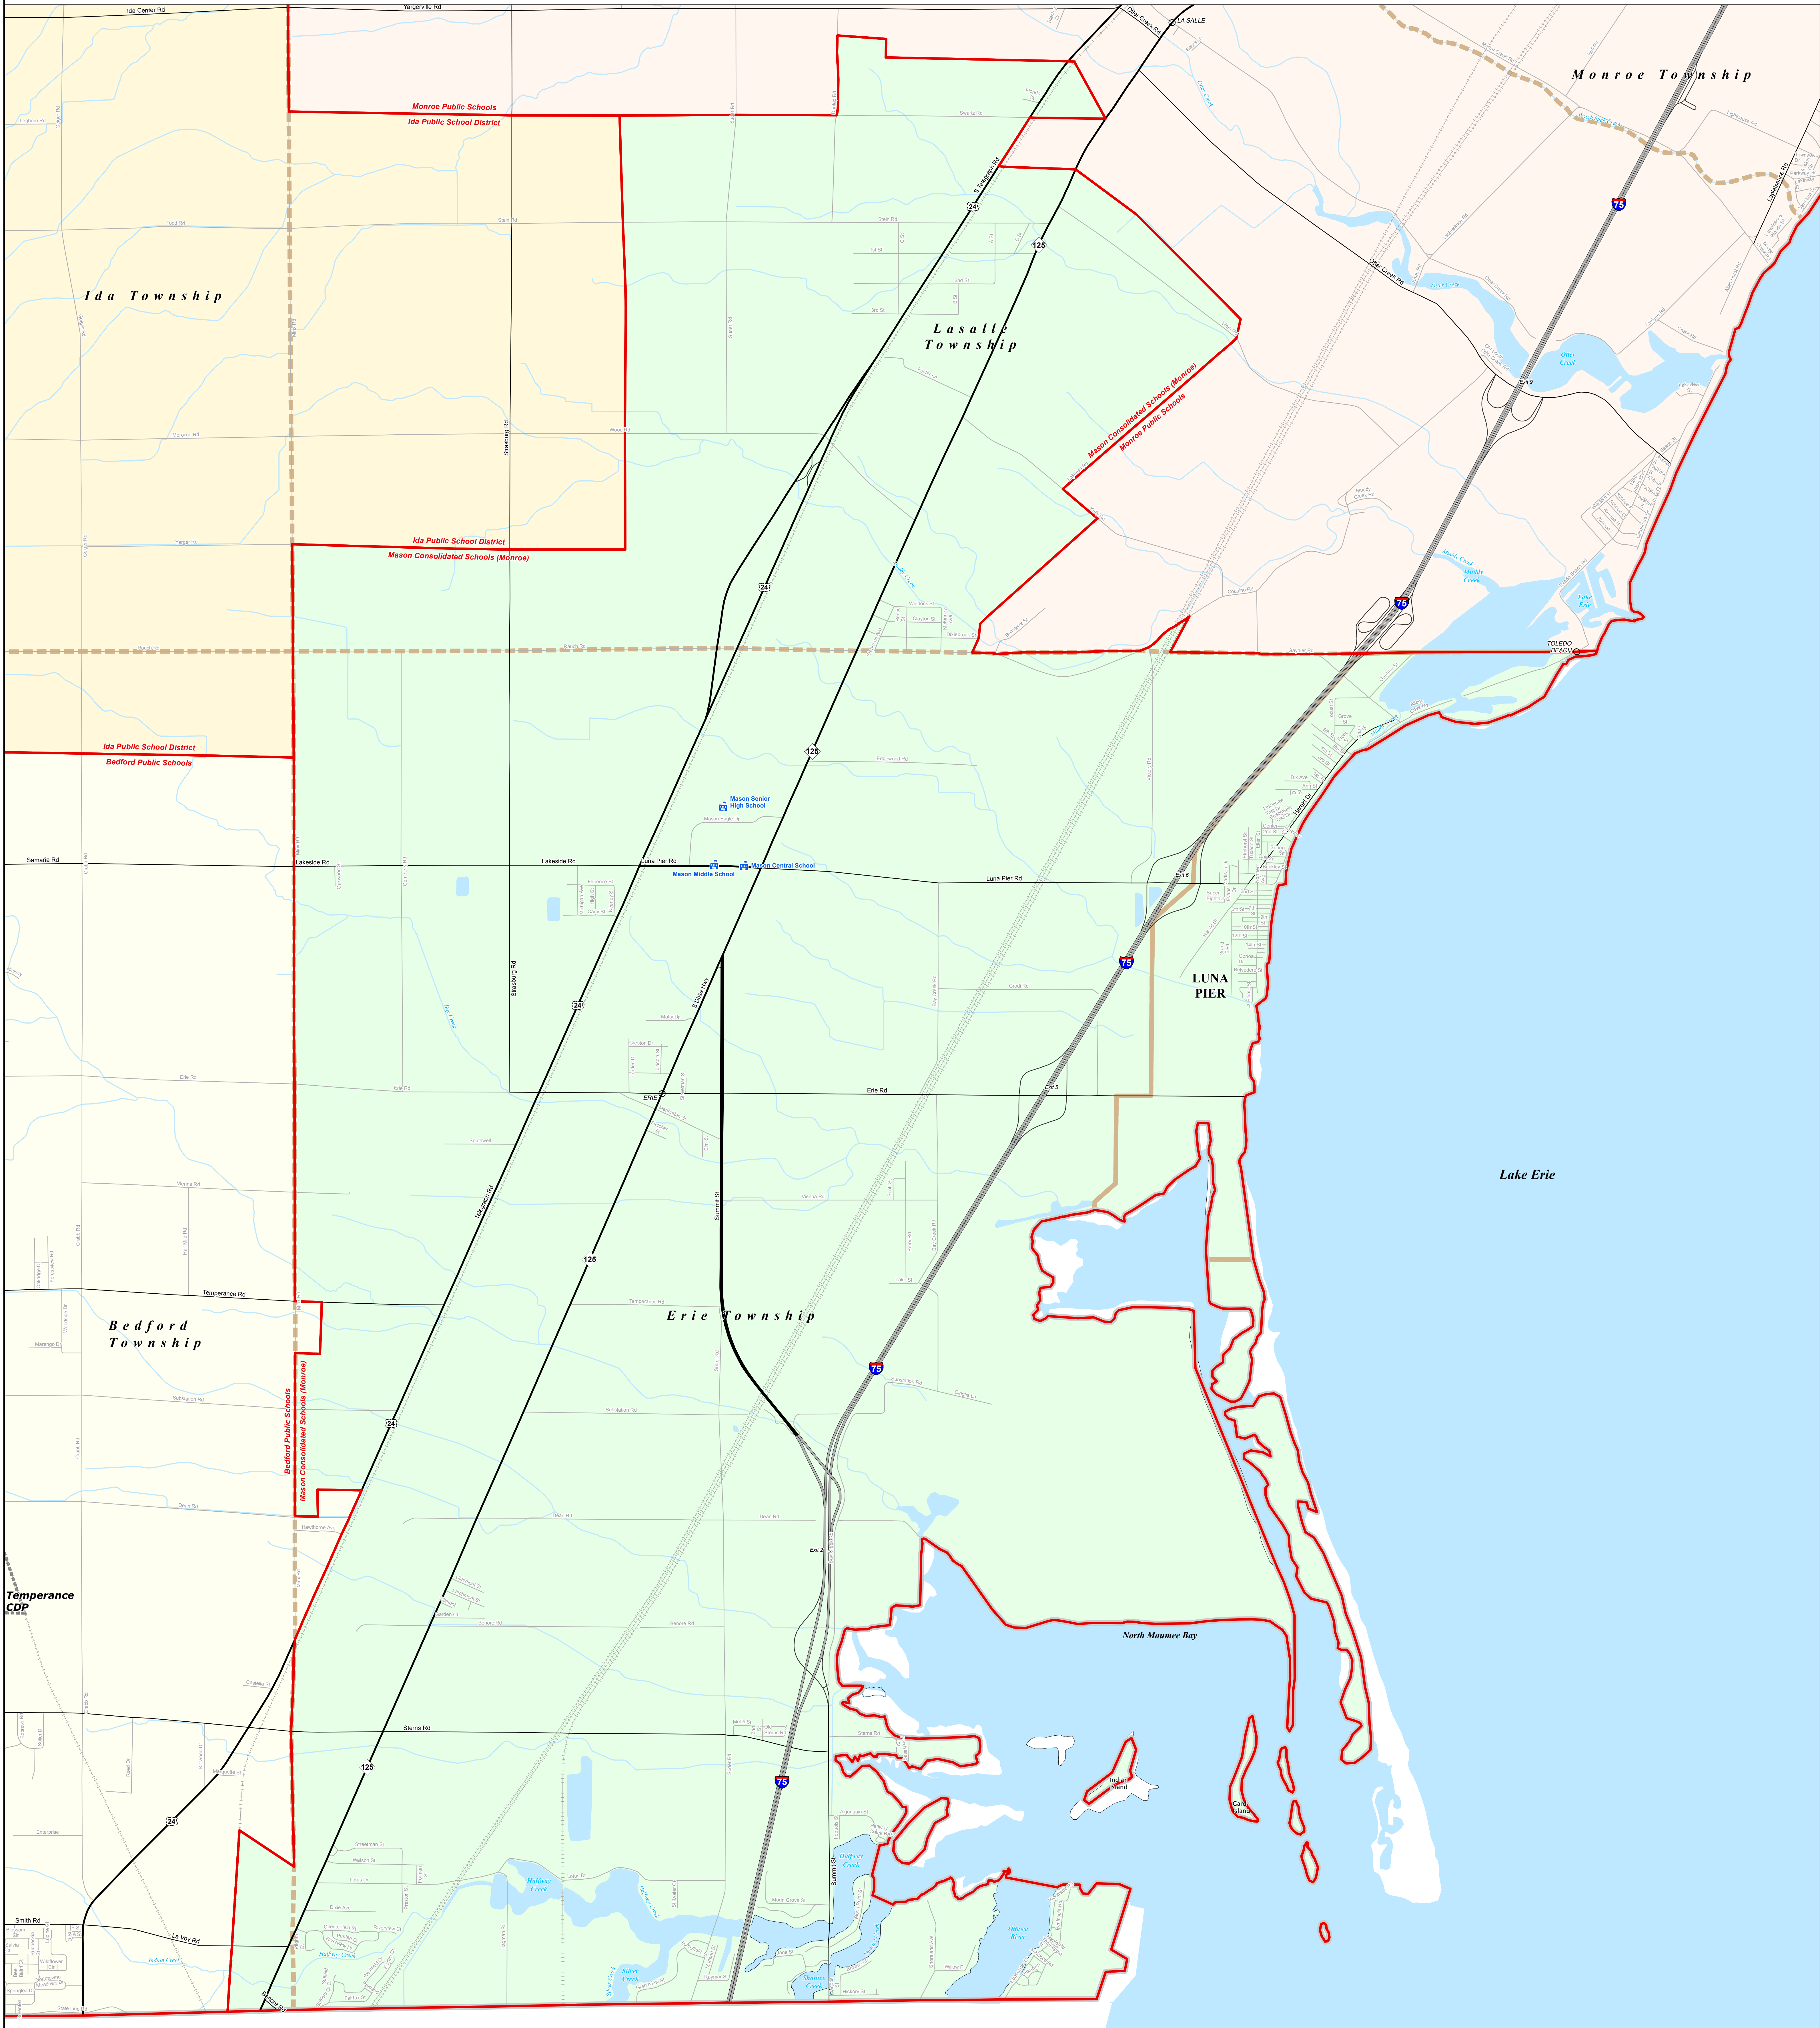

MASON CONSOLIDATED SCHOOLS (MONROE)

Monroe ISD

0 0.25 0.5 1 Miles

*Note: Non K-12 School Districts identified with Asterisk (*) in Name

11/14/13

Legend	
School District	Unincorporated Place
County	School
City	Freeway
Township	Highway
Village	Primary Road
Census Designated Place	Local Road
Railroad	Water Feature
River, Stream, or Drain	

Source: Michigan Geographic Framework, v13a